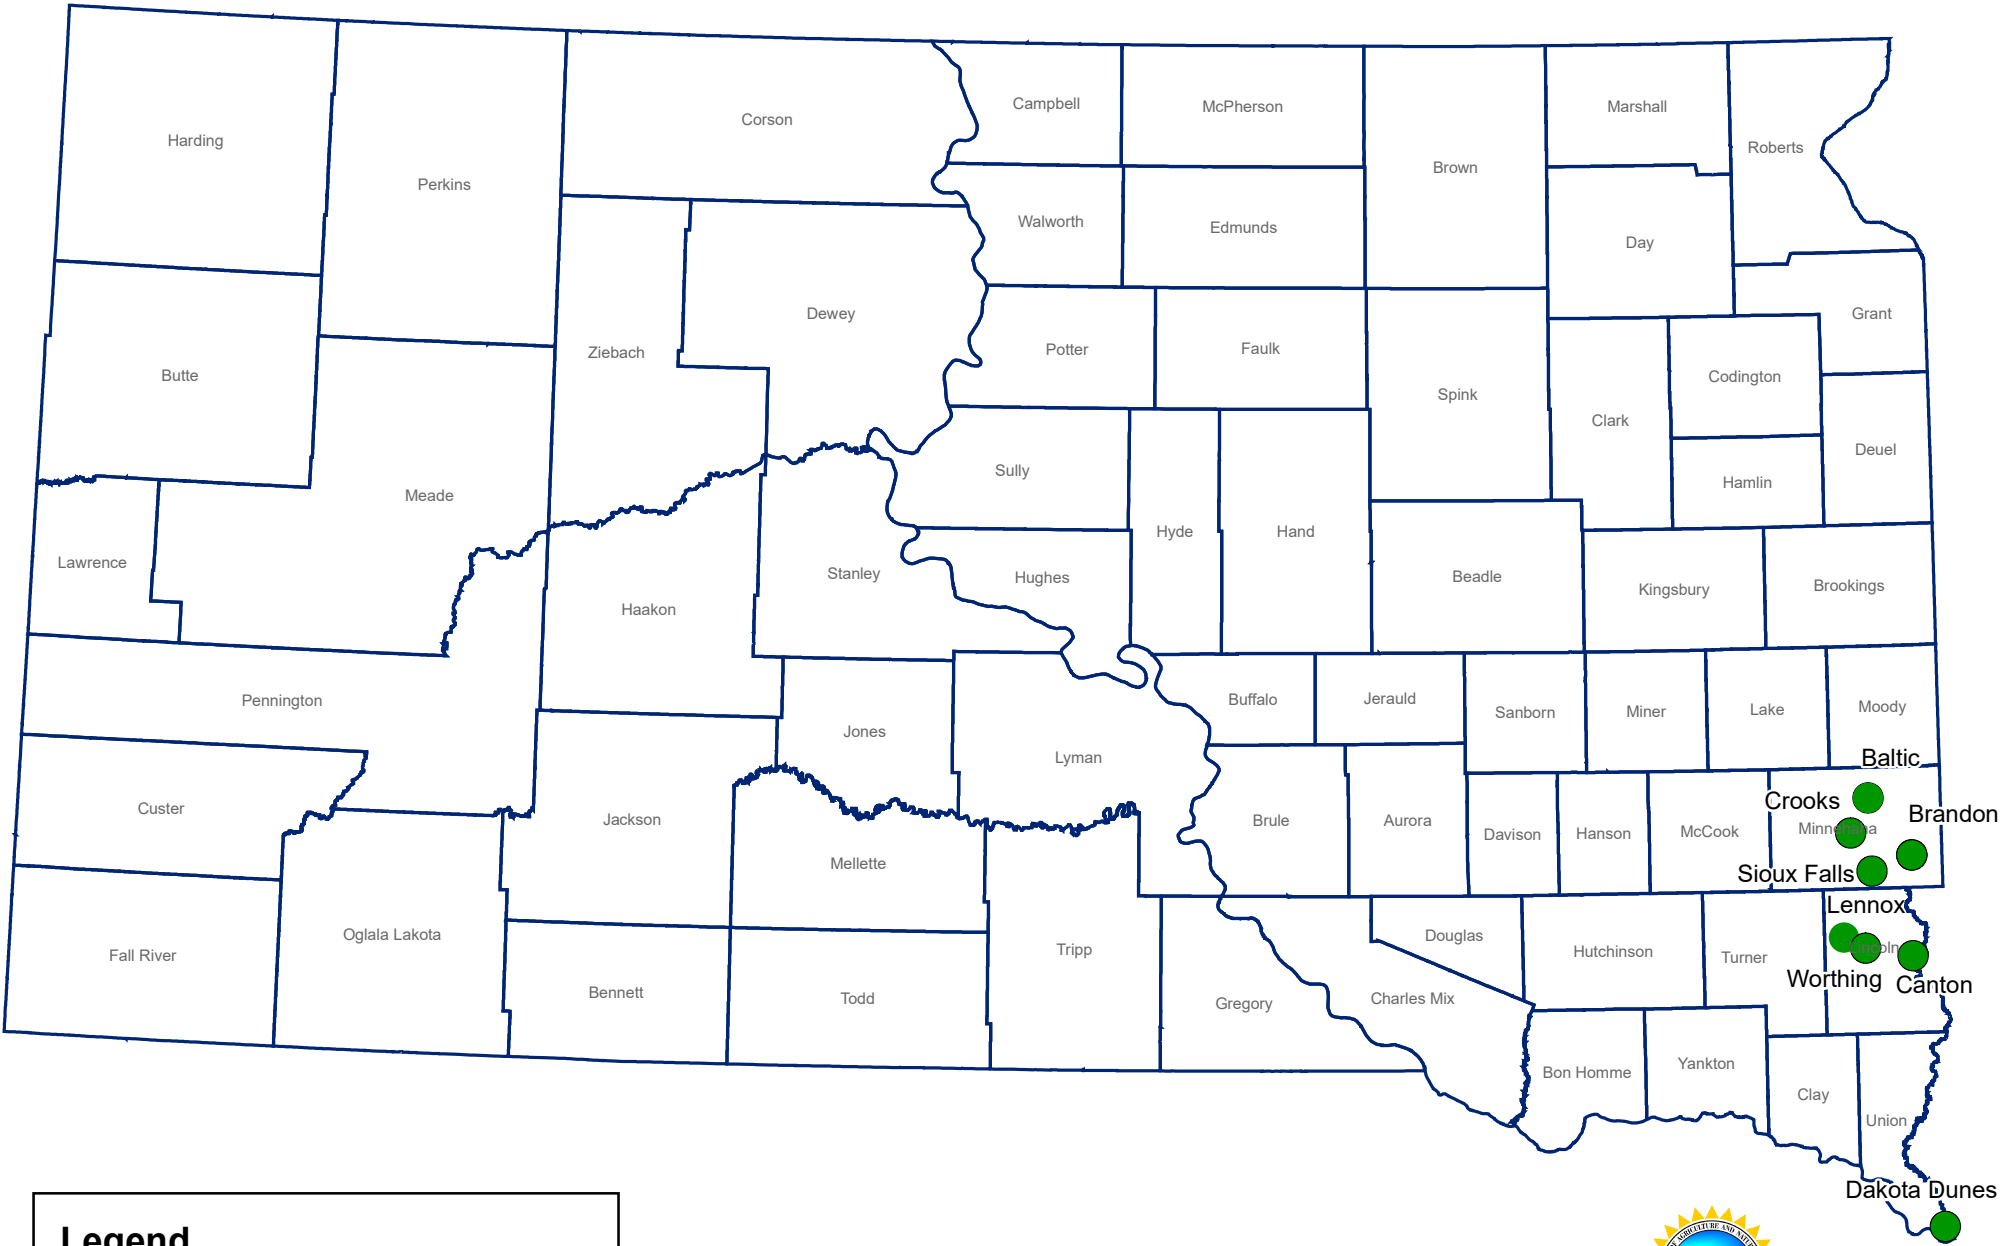

# Location of Emerald Ash Borer in South Dakota

**Legend**

- Cities Identified with EAB - April 2024