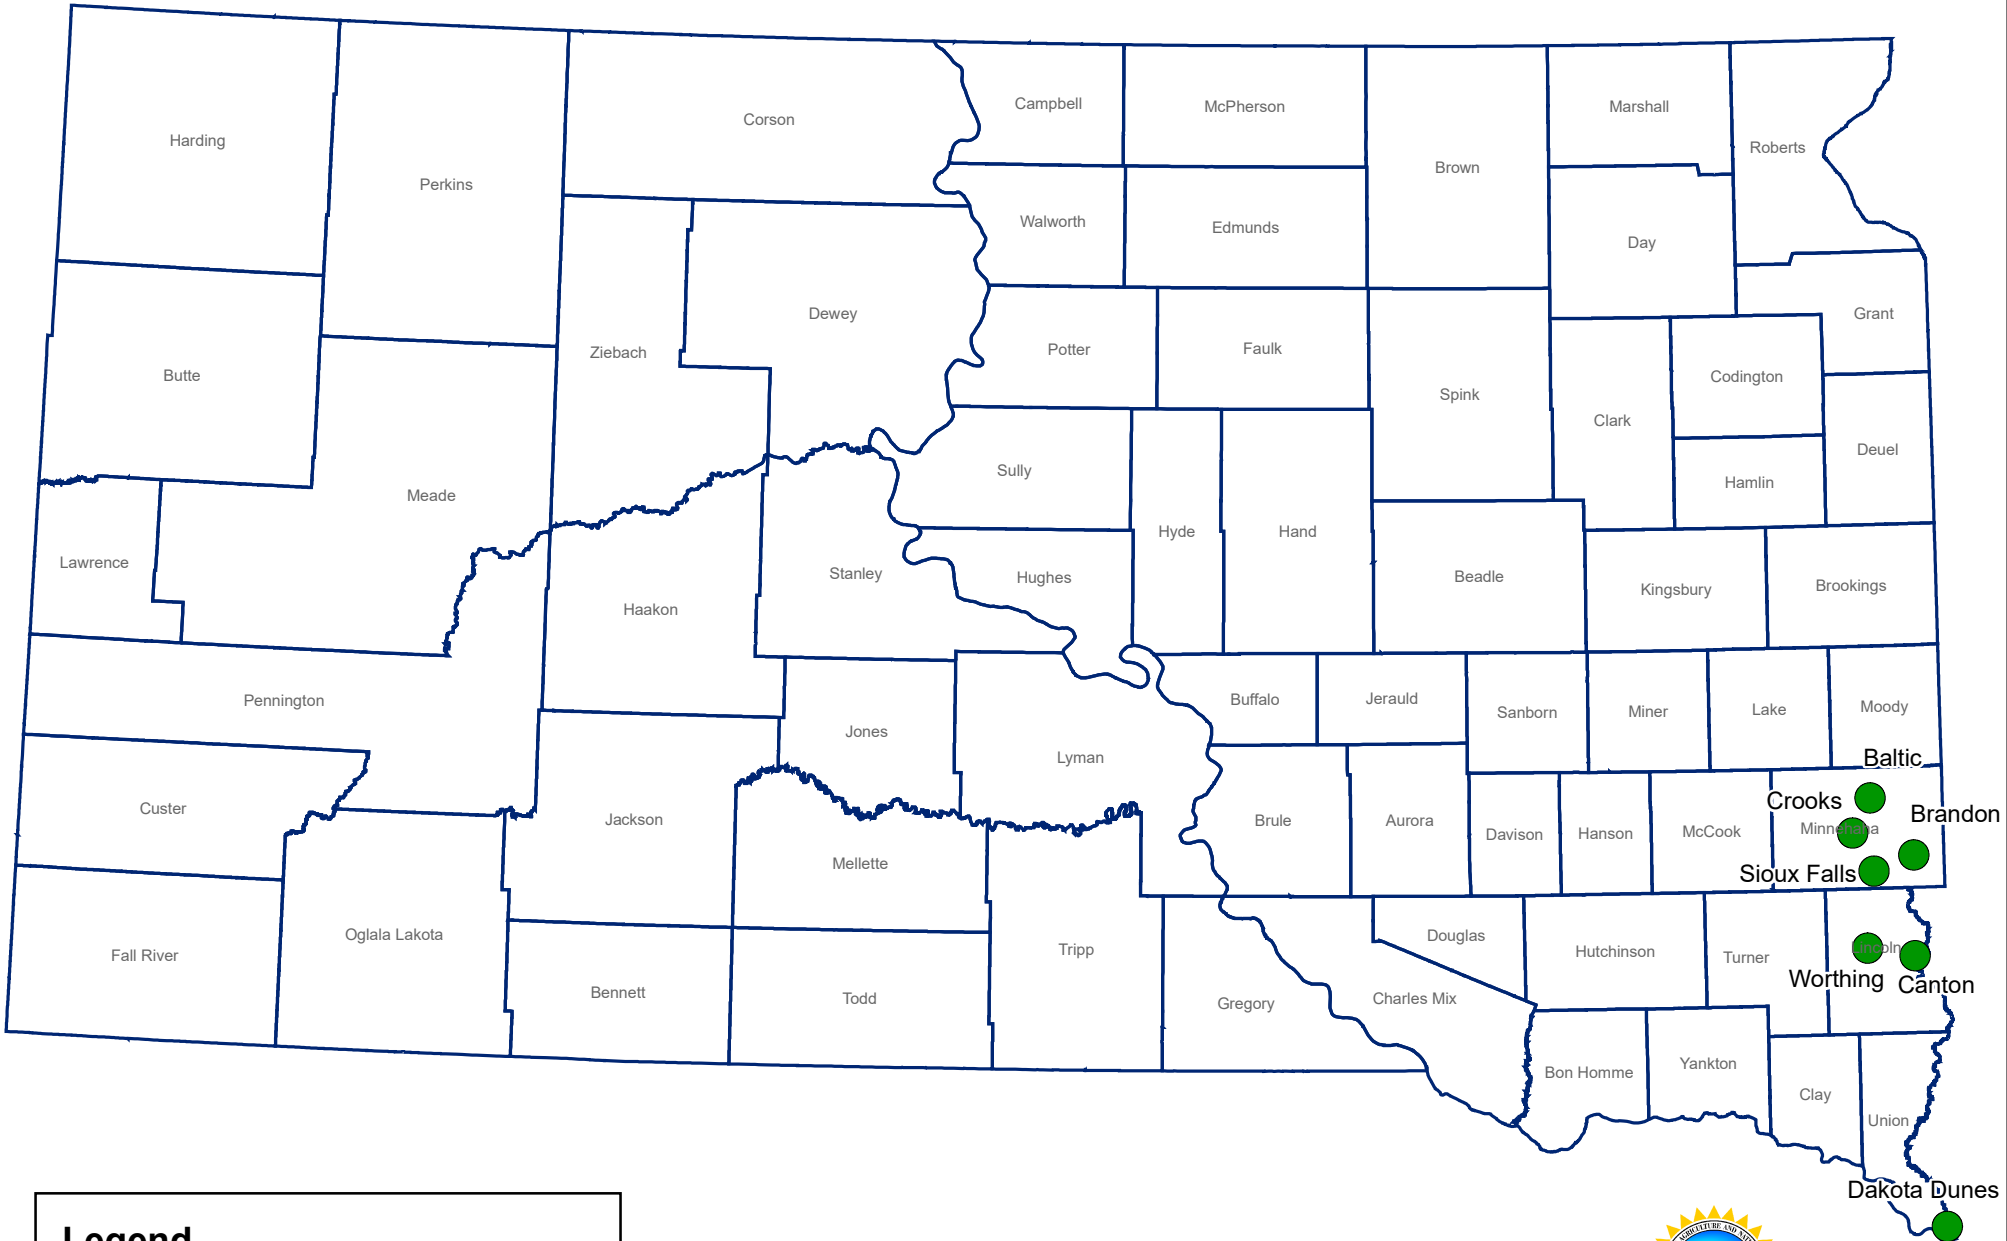

Location of Emerald Ash Borer in South Dakota

Legend

 Cities Identified with EAB - May 2023